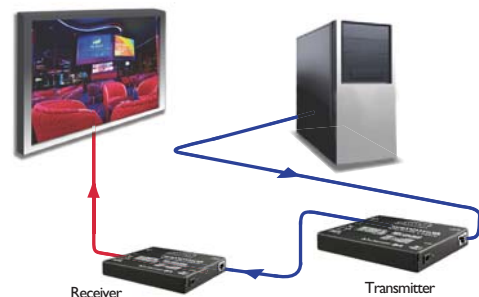

APPLICATION