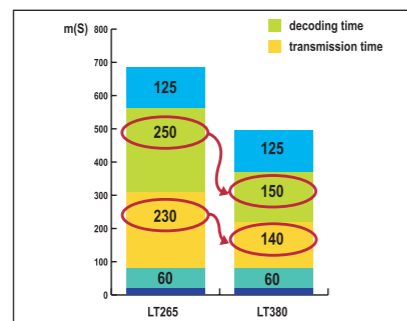

► A broad range of competencies with great illumination.

When you decide on a new projection expert, it should be extremely bright and clever. The LT280 and LT380 fulfill all your desires. Both are high-performance projectors with impressive brilliance: 2,500 ANSI Lumens (LT280) and 3,000 ANSI Lumens (LT380) respectively. And because both use the highly professional LCD display technology, your images will have incredibly true-to-life colour!

The new LTs achieve XGA resolution (1,024 x 768) and amaze with their superior reproduction quality. They are also capable of handling signals up to UXGA (1,600 x 1,200).

► W-LAN functionality: now high-speed.

Would you like to get your IT network into shape with the ideal projector technology? Our new LTs fit perfectly. And the best thing is: both projectors are even faster than their predecessors – in both wired as well as wireless LAN mode. While the LT265 needed 250 m(S) to decode signals in wireless LAN mode (IEEE 802.11 b/g standard), the LT380 achieves this in only 150 m(S). Transmission time has been reduced from 230 m(S) to 140 m(S).

More speed when decoding and transmitting data. The LTs get going to save you time.