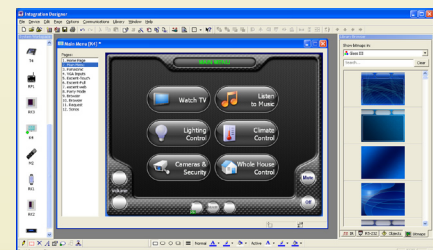

Other RTI Products

T1	Universal System Controller
M2	Universal System Controller
T2+	Universal System Controller
T2-Cs	Universal System Controller
T2-C	Universal System Controller
T3	Universal System Controller
T3-V	Universal System Controller
T4	Universal System Controller
U1	Waterproof Controller
U2	Waterproof Controller
RK1	In Wall Keypad Controller
RK2	In Wall Touchscreen Controller
RK3	In Wall Touchscreen Controller
K4	In Wall Touchscreen Controller
IR-PRO	Infrared Capture System