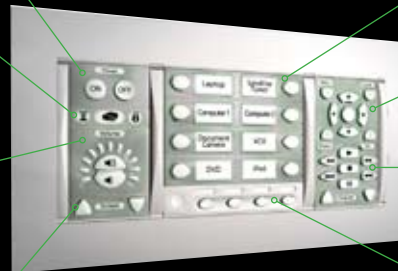

The next generation in room control

Enlightened

SRP **£399**

PixiePro Modular Panel (PX2-RCI-IR)

Intuitive, scalable control in an elegant and affordable package.

The PixiePro Modular Panel (PX2-RCI-IR) is a customizable AV control interface. It stands alone as an IR-learning control system based on SP Controls' proven Pixie™ technology. Or, in conjunction with other PixiePro products, it serves as an elegant interface to the next-generation of managed AV room solutions. Either way, the Modular Panel is easy to configure, customize, and use.

Power button options compatible with any display.

Optional device status display (not applicable in standalone mode).

Volume control and display (when available). Optional blank module if no audio control is needed.

Optionally Control screens, lifts, and other devices via IR (or relays when used with other PixiePro products).

Choose as few as one or as many as eight source selection buttons.

Navigate media or display device menus (optional).

Standard controls for media devices such as VCRs and DVD players (optional).

Auxiliary functions such as mute, auto sync, or PIP (optional).

Modular design: each module may optionally be replaced with a blank (all modules included with Panel).