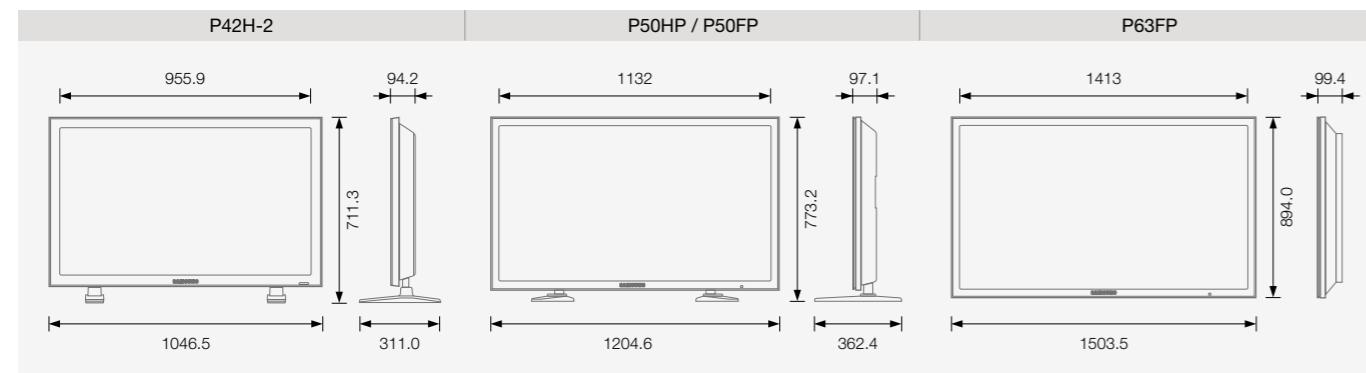

Specifications

	P42H-2	P50HP	P50FP	P63FP
Panel				
Diagonal Size	42"	50"	50"	63"
Resolution	1024 × 768	1365 × 768	1920 × 1080	1920 × 1080
Pixel Pitch	0.912 (H) × 0.693 (V)	0.81 (H) × 0.81 (V)	0.576 (H) × 0.576 (V)	0.726 (H) × 0.726 (V)
Brightness (Typ.)	1,500nits	1,500nits	1,000nits	1,500nits
Contrast Ratio	10,000:1	10,000:1	1,000,000:1	1,000,000:1
Connectivity				
PC Inputs*	VGA (SOG) / DVI / BNC			
Video Inputs*	CVBS / Component / HDMI			
Outputs	DVI	DVI / BNC	DVI / BNC	DVI / BNC
Speaker	10W × 2			
MagicInfo	N/A			
Power				
Power Consumption (Max)	240W	330W	350W	560W
Stand-by (Max)	2W			
Power Supply	AC 100 - 240V~ (+/- 10%), 50 / 60Hz			
Mechanical Spec				
Weight (Set/Package)	23.4 / 28.4kg	32.7 / 39kg	33.7 / 40kg	51.8 / 63kg
VESA Mount	600 × 400mm			
Cabinet Color No	Black			
Dimension (W/O Stand)	1046.5 × 649.9 × 94.2	1204.6 × 724.1 × 97.1	1204.6 × 724.1 × 97.1	1503.5 × 894.0 × 99.4
Package Dimension	1163.0 × 290.0 × 763.0	1325 × 315 × 842	1325 × 315 × 842	1640 × 420 × 1030
Operation Condition				
Operating Temperature	0~40°C			
Humidity	20~80%			
MTBF	100,000hours			
Regulation				
Regulations	CE, UL1492, UL6500, CSA C22.2, FCC Class B			
Accessories				
Simple Stand	STN-L3257	STN-4063D	STN-4063D	SMM6330D
Wall Mount	WMN-5770D			
Vertical Mount	WMN-5770D			
Ceiling Mount	CML500D	CML500D	CML500D	CML630D
Welcome Stand	STN-520WE	STN-520WE	STN-520WE	-

*Option cable is required for 42 inch model.

Dimensions (Unit : mm)

To learn more about Samsung LFDs,
please visit www.samsunglfd.com.

SAMSUNG

Samsung Electronics Co., Ltd.
Head Office (Suwon Korea) 416, Maetan-3 Dong, Yongtong-Gu,
Suwon City, Gyeonggi-Do, 443-742, Korea