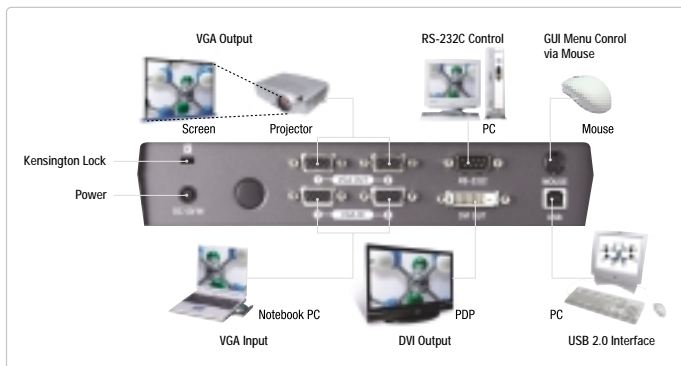

System Configuration