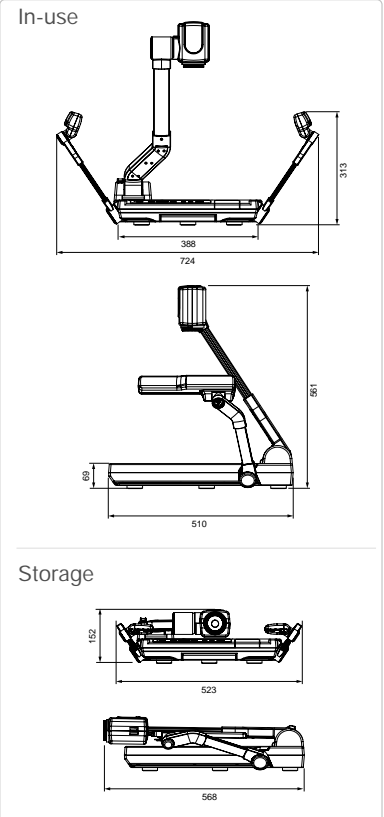

Dimensions

Unit : mm