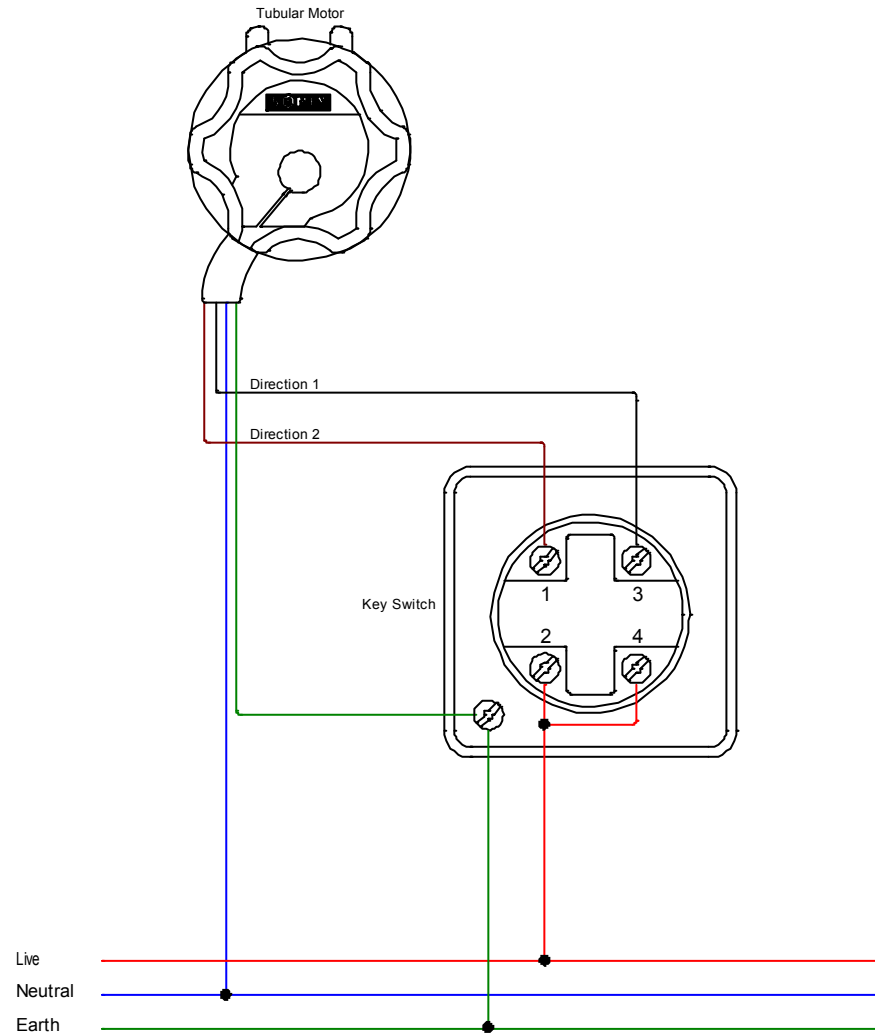

# INDIVIDUAL CONTROL

Using a Key Switch

Reference: 028994, 028995, 028996 & 028997

Motor Cable Identification			
Direction 1	- Brown	Neutral	- Blue
Direction 2	- Black	Earth	- Yellow/green

Wiring Diagram No. S5001