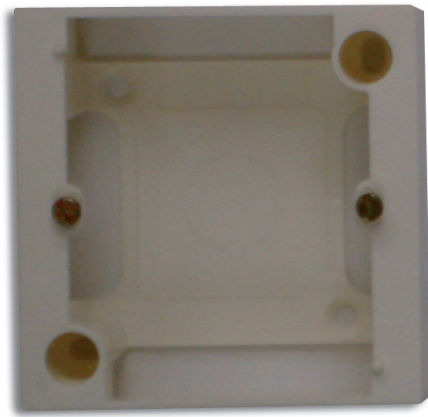

SN SWITCH-FIXED

Manufactured by Somfy, the World's leading projection screen motor supplier, the Switch fixed can be integrated with any electric screen (except Plug and Play type screens).

- Supplied with surface mount 1 gang - UK sized backbox, cover plate and snap in switch module
- Cover plate and snap in switch module can also be flush mounted with any 1 gang UK pattress (not supplied)

Surface Mount Pattress

Up/Dow/Stop
Fixed Switch
Snap in insert

Cover Plate